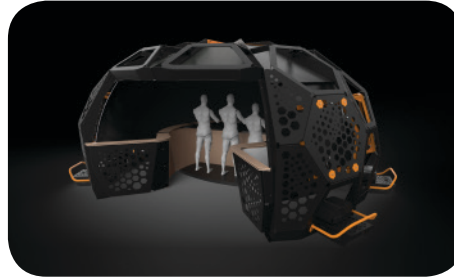

ORCHID® IX

INCREDIBLY ACCURATE 3D IMMERSION

Disruptive Display Technology for Full 3D Immersion without VR Headsets

Orchid® IX uses “Reflected Reality” to offer the most realistic fully immersive display technology available today. The dome environment offers a 280-degree field of view with an unmatched richness and depth of detail to allow viewers to experience virtual worlds as they would in real life (everyone that enters is immersed in the same environment).

BENEFITS

- Eliminates the Vergence-Accommodation conflict
- No motion sickness
- Providing a large viewing area for multiple users
- Leveraging existing 3D information/assets

ORCHID® IX

INCREDIBLY ACCURATE 3D IMMERSION

THREE FORMATS

Immersive Workstation

- Supports up to 2 users
- 14' diameter
- 8' height
- 315 degrees horizontal field of view
- 17,920 X 1,600 (near-retinal resolution)

Immersive Theater

- Supports up to 6 users
- 20' diameter
- 10' height
- 280 degrees horizontal field of view
- 17,920 X 1,600 (near-retinal resolution)