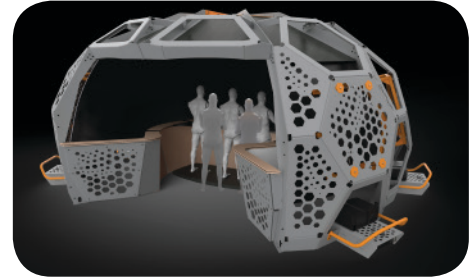

THREE FORMATS

Immersive Workstation

- Supports up to 2 users
- 14' diameter
- 8' height
- 315 degrees horizontal field of view
- 17,920 X 1,600 (near-retinal resolution)

Immersive Theater

- Supports up to 6 users
- 20' diameter
- 10' height
- 280 degrees horizontal field of view
- 17,920 X 1,600 (near-retinal resolution)

Immersive Auditorium

- Supports up to 15 users
- 25' diameter
- 12.5' height
- 280 degrees horizontal field of view
- 17,920 X 1,600 (near-retinal resolution)

3D CONTENT

Whether we convert data you already have (CAD files, 3D models, Building Information Modeling (BIM) content, etc.) or whether we efficiently develop the 3D world for you, you are sure to experience full 3D immersion in the virtual world like never before.