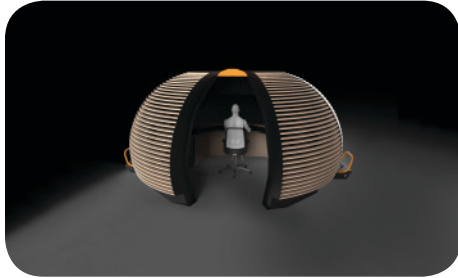

ORCHID® IX

INCREDIBLY ACCURATE 3D IMMERSION

Disruptive Display Technology for Full 3D Immersion without VR Headsets

Orchid® IX uses “Reflected Reality” to offer the most realistic fully immersive display technology available today. The dome environment offers a 280-degree field of view with an unmatched richness and depth of detail to allow viewers to experience virtual worlds as they would in real life (everyone that enters is immersed in the same environment).

BENEFITS

- Eliminates the Vergence-Accommodation conflict
- No motion sickness
- Providing a large viewing area for multiple users
- Leveraging existing 3D information/assets

ORCHID® IX

INCREDIBLY ACCURATE 3D IMMERSION

THREE FORMATS

Immersive Workstation

- Supports up to 2 users
- 14' diameter
- 8' height
- 315 degrees horizontal field of view
- 17,920 X 1,600 (near-retinal resolution)

Immersive Theater

- Supports up to 6 users
- 20' diameter
- 10' height
- 280 degrees horizontal field of view
- 17,920 X 1,600 (near-retinal resolution)

Immersive Auditorium

- Supports up to 15 users
- 25' diameter
- 12.5' height
- 280 degrees horizontal field of view
- 17,920 X 1,600 (near-retinal resolution)

3D CONTENT

Whether we convert data you already have (CAD files, 3D models, Building Information Modeling (BIM) content, etc.) or whether we efficiently develop the 3D world for you, you are sure to experience full 3D immersion in the virtual world like never before.